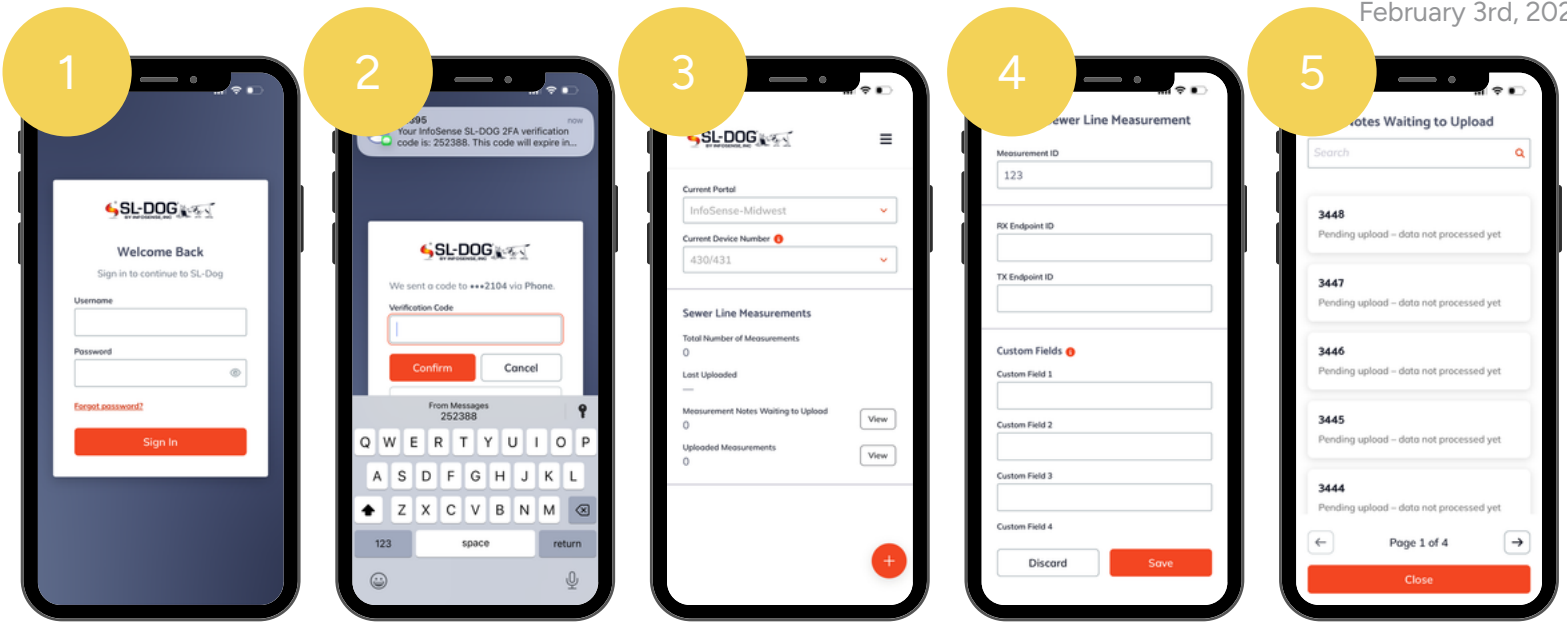

Make sure to download our new mobile app to avoid any disruption to your SL-RAT program and take advantage of future updates.

Look for the New App

Available on Apple and Android

Old

New

1

Redesigned Login
Screen

2

Increased Security with
optional 2 factor
authentication*

3

New main menu allows
users to view all devices
and edit existing records

4

Add additional inspection
data to any SL-RAT
measurement

5

View and edit any
measurements waiting to
be uploaded